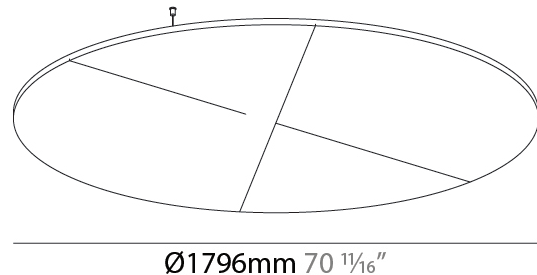

GENERAL

Series: Glorious Acoustic Light Panel
Brand: Prolicht
Division: Architectural
Mounting Type: Suspension
Mounting Location: Ceiling
Subcategory: Acoustic

PHYSICAL

Shape: Round
Diameter (mm): 1796
Diameter (in): 70 11/16
Height (mm): 54
Height (in): 2 1/8
Light Distribution: Indirect
Fixture Finish: SSR / BKV / CWI / CRY / HAB / UFT / ITA / RUA / FTG / MYG / LOD / PUS / FRO / FUP / KIA / POP / BLS / SPG / MEY / GOH / GUM / CHC / COM / ABZ / JAG / OBR / MOS / ROR

Accent Finish: ANC / ASH / BNA / BTC / BZE / CEL / EGG / EVG / FOG / FOS / FST / FUA / IRI / IRO / KHA / LIC / LIM / MER / MSN / MUS / ONX / PEA / PLU / POL / PPY / RAY / ROY / RST / STE / SWD / TAN / TAU

Fixture Material: Aluminum
Cable Details: 2 000mm / 78 3/4" or 6 000mm / 236 1/4" Transparent Cable

ELECTRICAL

Lamp Type: LED (Zhaga Standard)
Input Wattage (W): 43
Total Output Wattage (W): 39.1
Dimming: Non-Dimmable
Driver Included: Yes
Driver Location: Integrated
Driver Type: Constant Current - Universal
Driver Class: Class 2
Input Voltage (V): 120 - 277

LED

Max. Delivered Lumen (lm): 2156 / 3188 / 3284 / 3379
Nominal Lumen (lm): 3849 / 3888 / 4005 / 4121
CRI: >90 CRI
Lamp Life (hrs): 50000

OPTICAL

RATINGS AND CERTIFICATIONS

Certified By: CSA Certified to UL and CSA Standards
IP rating: IP20