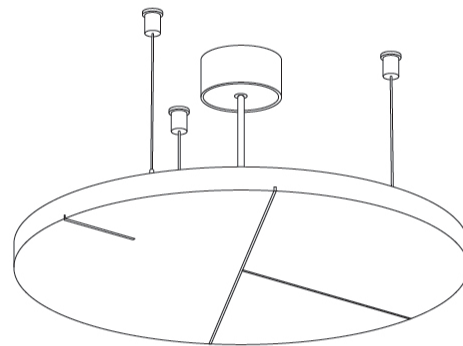

GENERAL

Series: Glorious Acoustic Light Panel
Brand: Prolicht
Division: Architectural
Mounting Type: Suspension
Mounting Location: Ceiling
Subcategory: Acoustic

PHYSICAL

Shape: Round
Diameter (mm): 446
Diameter (in): 17 ⁹/₁₆
Height (mm): 54
Height (in): 2 ¹/₈
Light Distribution: Indirect
Fixture Finish: SSR / BKV / CWI / CRY / HAB / UFT / ITA / RUA / FTG / MYG / LOD / PUS / FRO / FUP / KIA / POP / BLS / SPG / MEY / GOH / GUM / CHC / COM / ABZ / JAG / OBR / MOS / ROR

Accent Finish: ANC / ASH / BNA / BTC / BZE / CEL / EGG / EVG / FOG / FOS / FST / FUA / IRI / IRO / KHA / LIC / LIM / MER / MSN / MUS / ONX / PEA / PLU / POL / PPY / RAY / ROY / RST / STE / SWD / TAN / TAU

Fixture Material: Aluminum
Cable Details: 2 000mm / 78 3/4" or 6 000mm / 236 1/4" Transparent Cable

ELECTRICAL

Lamp Type: LED (Zhaga Standard)
Input Wattage (W): 10
Total Output Wattage (W): 9.1
Dimming: Non-Dimmable
Driver Included: Yes
Driver Location: Integrated
Driver Type: Constant Current - Universal
Driver Class: Class 2
Input Voltage (V): 120 - 277

LED

Max. Delivered Lumen (lm): 701 / 708 / 730 / 751
Nominal Lumen (lm): 855 / 864 / 890 / 916
CRI: >90 CRI
Lamp Life (hrs): 50000

OPTICAL

RATINGS AND CERTIFICATIONS

Certified By: CSA Certified to UL and CSA Standards
IP rating: IP20

Ø446mm 17 ⁹/₁₆"